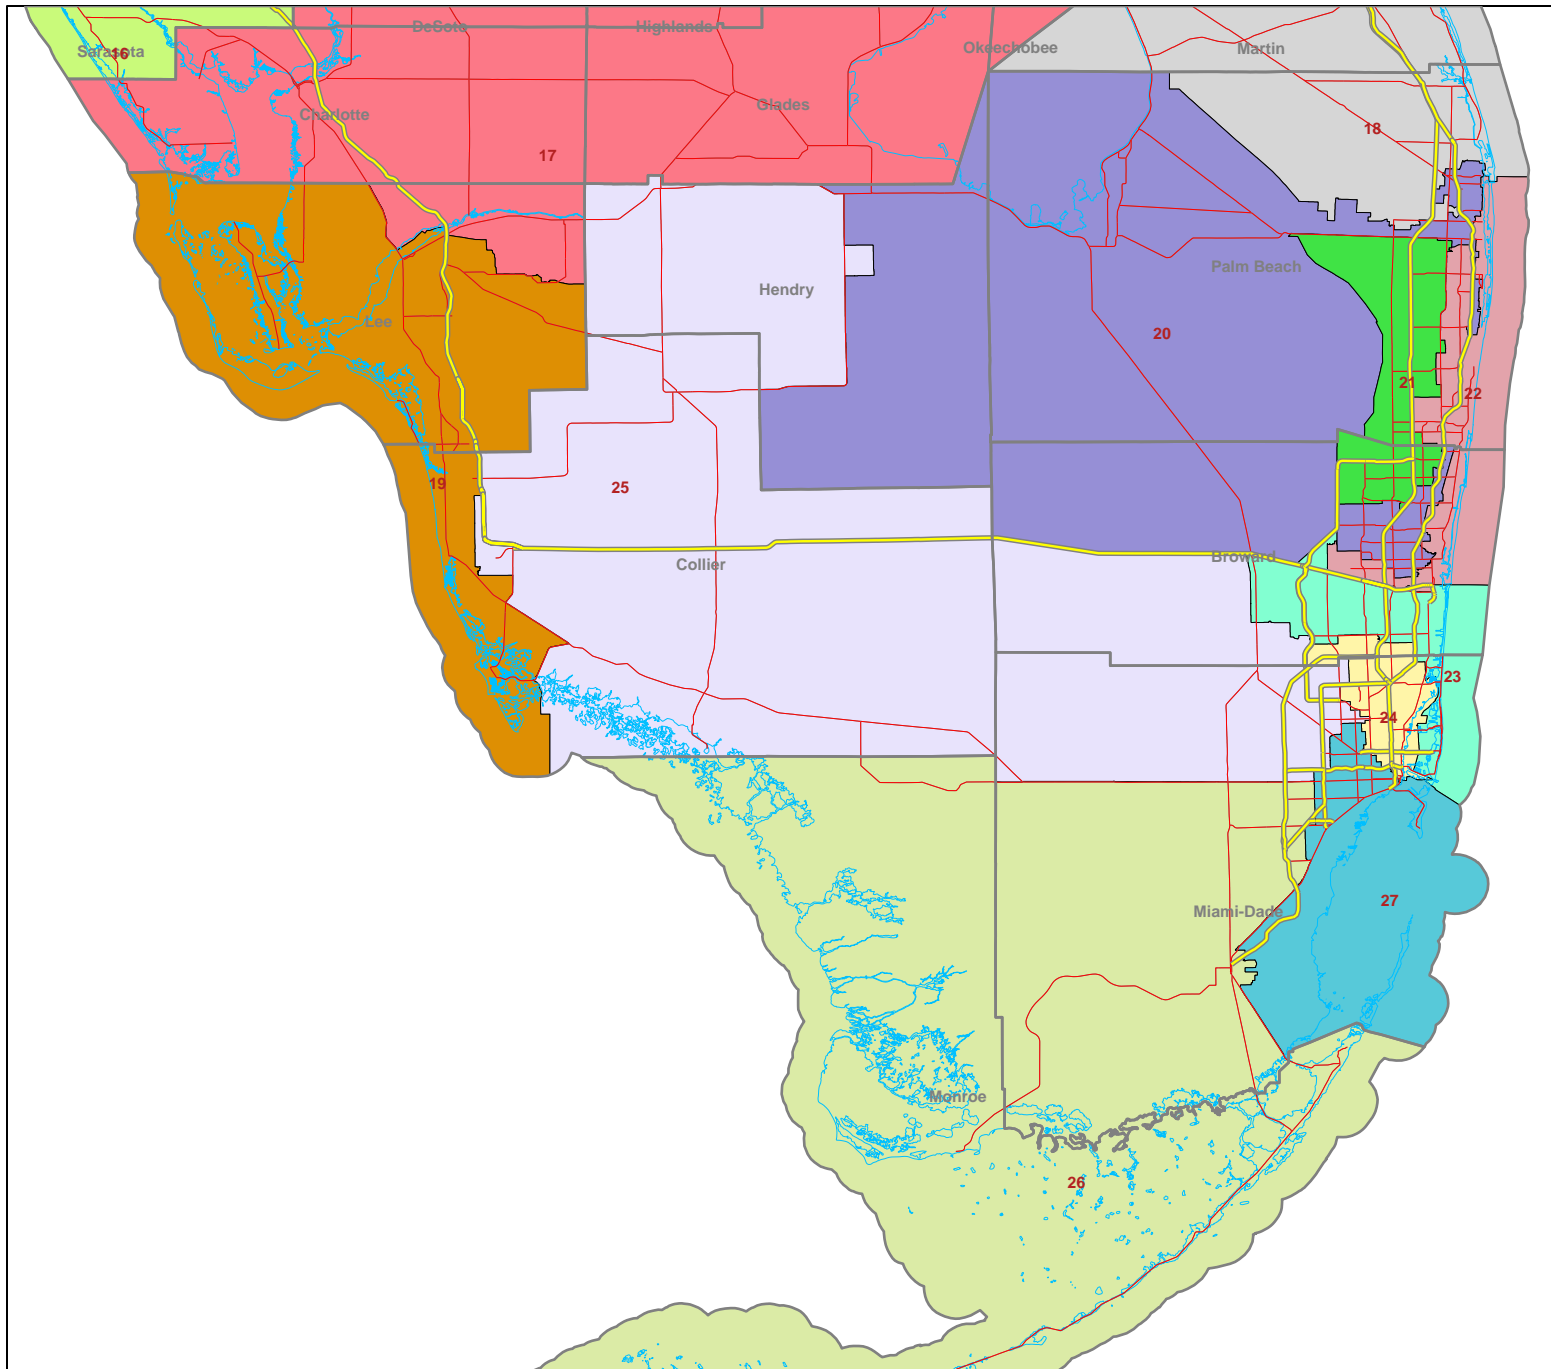

H000C9057

Florida House of Representatives
Redistricting Committee
402 S. Monroe Street
House Office Building
Tallahassee, FL 32399
www.floridaredistricting.org

Legend

- 7 District Number
- District Boundary
- County Boundary
- Interstate Highway
- Major Highway
- Shoreline